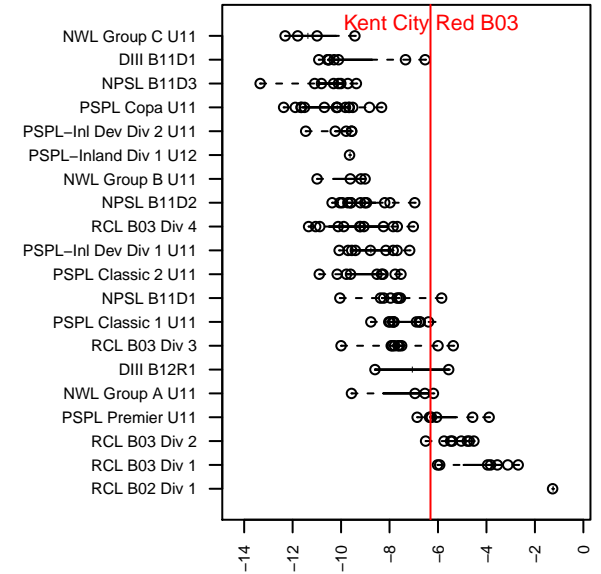

Kent City Red B03

Kent City FC
 Kent, WA
 B03 total strength=447
 attack=0.48 defense=0.18
 fall league = PSPL Premier U11
 spr league = Spr PSPL SuperLeague U11

alt names used:
 KENT CITY FC B03/04 (WA)
 Kent City FC B03-04
 Kent City FC Red [B03]
 Kent City FC Red
 Kent City FC B03 Red
 Kent City FC Red
 Kent City FC B03 Red
 KENT CITY B03 RED ()

**attack and defense variance (black dot)
relative to other teams
and top 10 in region**

**attack and defense rating
relative to others at age
and all opponents in last 13 months**

Performance relative to 13 month average