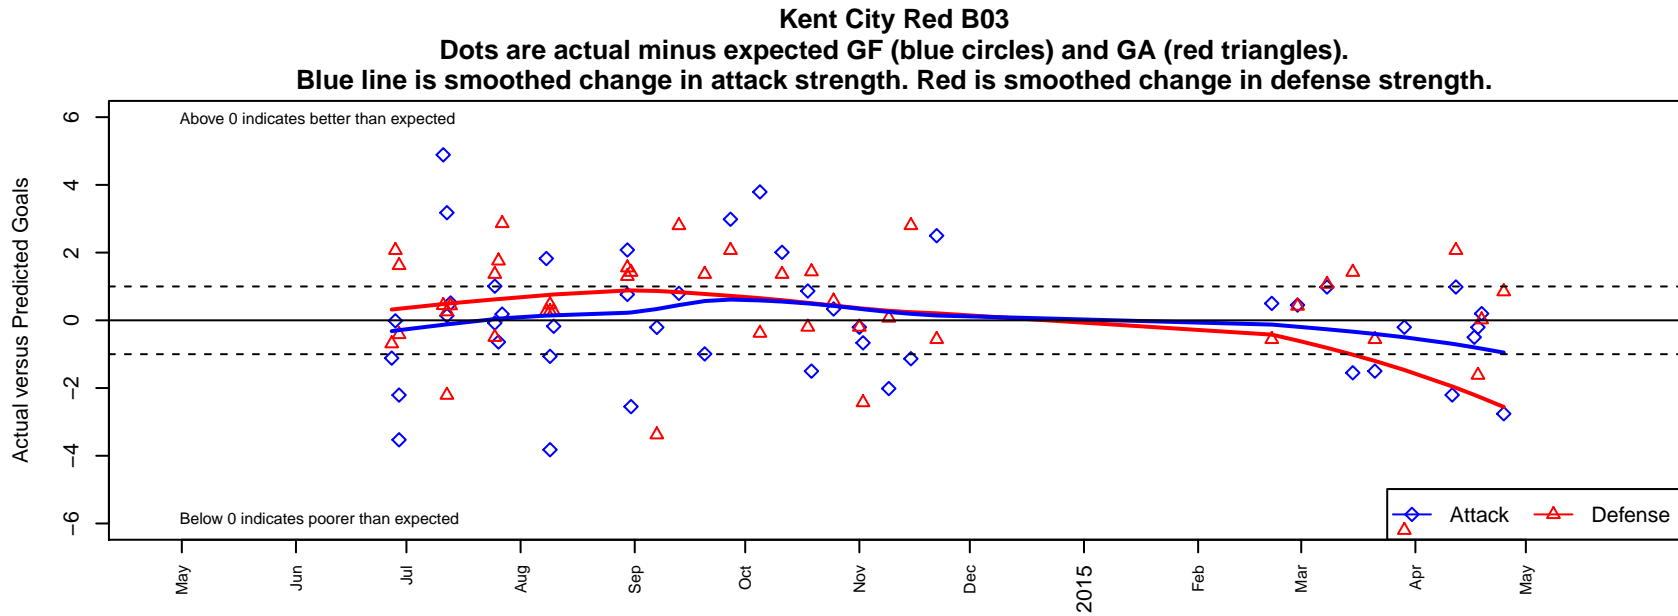

Kent City Red B03

Kent City FC
 Kent, WA
 B03 total strength=447
 attack=0.48 defense=0.18
 fall league = PSPL Premier U11
 spr league = Spr PSPL SuperLeague U11

alt names used:
 KENT CITY FC B03/04 (WA)
 Kent City FC B03-04
 Kent City FC Red [B03]
 Kent City FC Red
 Kent City FC B03 Red
 Kent City FC Red
 Kent City FC B03 Red
 KENT CITY B03 RED ()

**attack and defense variance (black dot)
relative to other teams
and top 10 in region**

**attack and defense rating
relative to others at age
and all opponents in last 13 months**

Performance relative to 13 month average