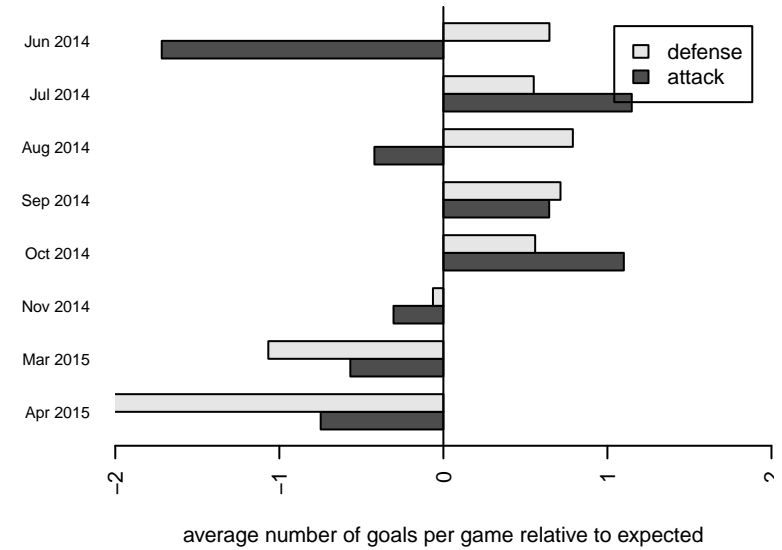

Performance relative to 13 month average