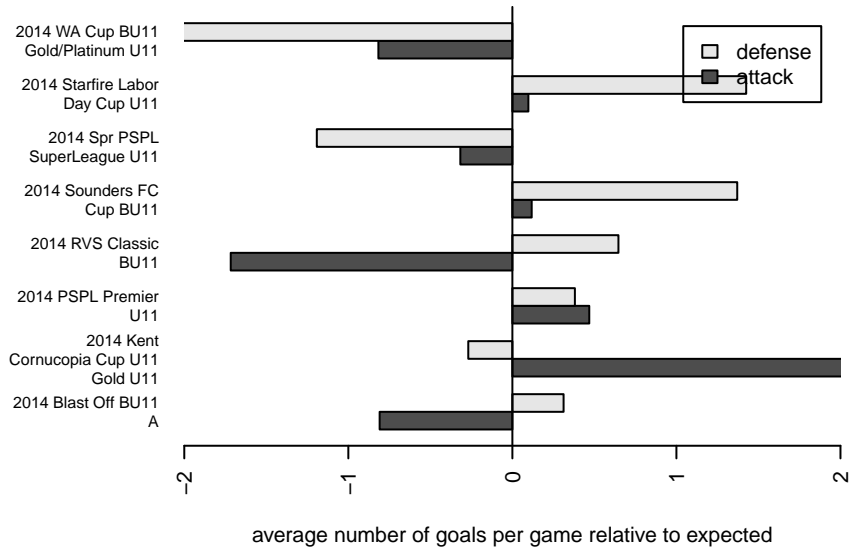

Kent City Red B03

Kent City FC
 Kent, WA
 B03 total strength=447
 attack=0.48 defense=0.18
 fall league = PSPL Premier U11
 spr league = Spr PSPL SuperLeague U11

alt names used:
 KENT CITY FC B03/04 (WA)
 Kent City FC B03-04
 Kent City FC Red [B03]
 Kent City FC Red
 Kent City FC B03 Red
 Kent City FC Red
 Kent City FC B03 Red
 KENT CITY B03 RED ()

Venues played:
 2014 RVS Classic BU11
 2014 Kent Cornucopia Cup U11 Gold U11
 2014 Sounders FC Cup BU11
 2014 Blast Off BU11 A
 2014 Starfire Labor Day Cup U11
 2014 PSPL Premier U11
 2014 Spr PSPL SuperLeague U11
 2014 WA Cup BU11 Gold/Platinum U11

**attack and defense variance (black dot)
relative to other teams
and top 10 in region**

**attack and defense rating
relative to others at age
and all opponents in last 13 months**

Performance relative to 13 month average